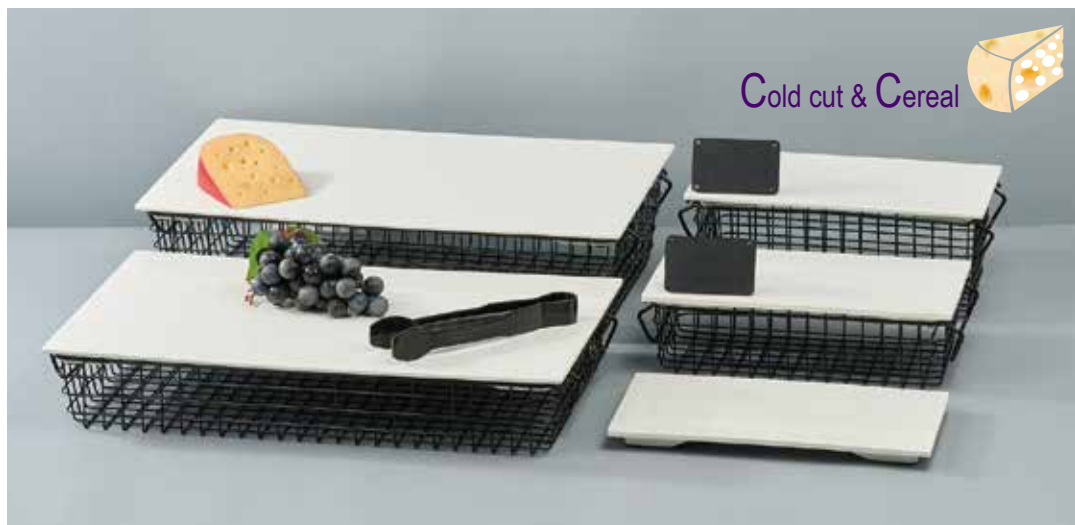

●
BAMBOO

1/3

1/3

Code	Size(L x W x H mm)	Pack
● 1315B	325 x 176 x 15	18
● 13100B	325 x 176 x 100	1
● 13200B	325 x 176 x 200	1

●
BAMBOO

How to use

TOWER

Fantastic storage idea

Buffet bar set up : A to F

Dessert & Drink

sEafood & sushi

sEafood & sushi

Fruit

Create your own style

TOWER

Fantastic storage idea