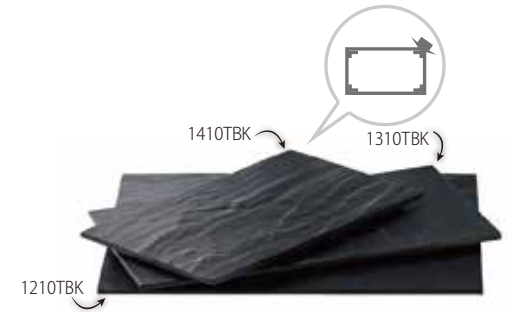

BLACK

1/4 PLATTER

Code	Size(L x W x H mm)	Pack
------	--------------------	------

● 1410TBK	265 X 160 X 10	24
-----------	----------------	----

BLACK

SERIE T-CONCRETE

Concrete look to fit industrial interior design