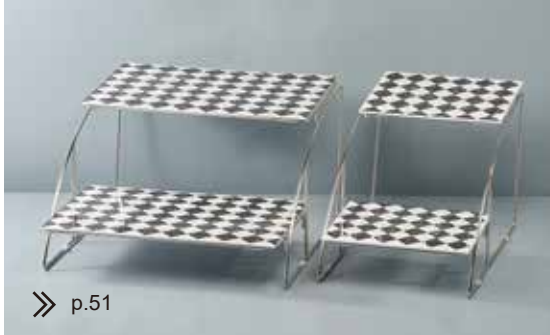

 Dessert & Drink

 sEafood & sushi

 sEafood & sushi

Fruit 

Create your own style

*Melamine ware are not included.

1
GN PI SYSTEM STAND
L580 x W525 x H325mm 6
● 901500SS

2
1/1 GN SYSTEM STAND
L565 x W530 x H325mm 6
● 900911SS

3
1/2 GN SYSTEM STAND
L530 x W360 x H325mm 6
● 901012SS

4
SALAD BOWL SYSTEM STAND
L530 x W250 x H325mm 6
● 901400SS

5
1/3 GN SYSTEM STAND
L530 x W360 x H325mm 6
● 901113SS

6
1/6 GN SYSTEM STAND
L530 x W215 x H325mm 6
● 901216SS

7
CROCK SYSTEM STAND
L530 x W190 x H325mm 6
● 901300SS

MS.A FOLDING STAND

Foldable stand, great for storage

Easy to transport, caterer's favorite

NEW

A video player interface is shown. At the top left is the Efay logo. The main area contains a video thumbnail of the cake stand with a play button overlay. Below the video is a QR code and the text "How to use".