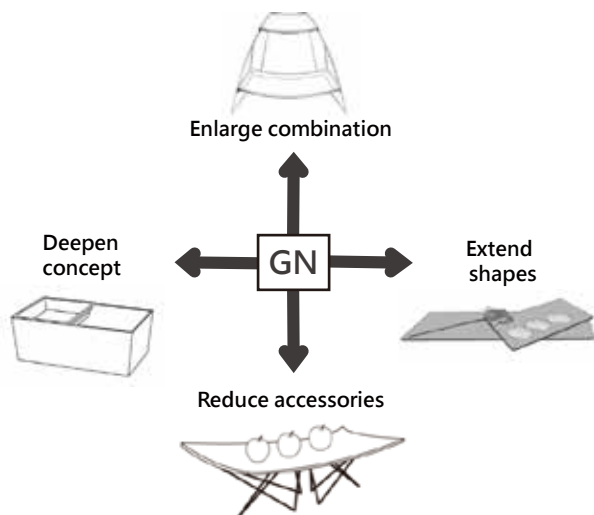

Buffet 4P work flow

Efay for buffet

Positioning : A to F buffet bar

sAlad

Bread

Cold cut & Cereal

Dessert & Drink

sEafood & sushi

Fruit

Product tips

No more worry : GN cross

Space saving : up and down

Value adding: hat and heel

Care instruction

	EU regulation Temperature resistant from -20°C ~ +70°C (shock resistance up to 120°)		Not for microwave or oven
	Do not use in bain marie or chafer		No hot oil or chemical
	No bleach		No metal brush
			BPA Free