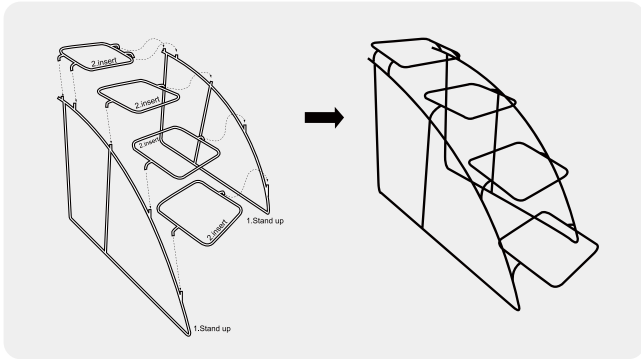

● 901906BK	313 x 170 x 158	6
------------	-----------------	---

BLACK

How to use

GN SYSTEM STAND

Unity is power!

- Save space with smart systemed display
- Easy assembling
- Free combination

GN

Buffet bar set up : A to F

 Dessert & Drink

 sEafood & sushi

 sEafood & sushi

Fruit 

Create your own style

*Melamine ware are not included.

1
GN PI SYSTEM STAND
L580 x W525 x H325mm 6
● 901500SS

2
1/1 GN SYSTEM STAND
L565 x W530 x H325mm 6
● 900911SS

7
CROCK SYSTEM STAND
L530 x W190 x H325mm 6
● 901300SS

MS.A FOLDING STAND

Foldable stand, great for storage

Easy to transport, caterer's favorite

NEW

A video player interface is shown. At the top left is the Efay logo. The main area contains a video thumbnail of the cake stand with a play button overlay. Below the video is a QR code and the text "How to use".