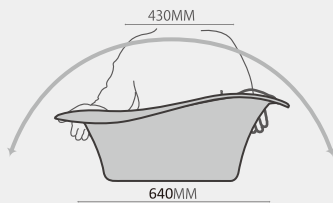

Splash free.

Easily move
from A to B
With big/heavy meal.

NEW

W'S PA WINE N DINE TRAY
L320 x W150 x H15mm 48
○ 412613IV

W'S PA FUNNEL
L160 x W160 x H70mm 48
○ 519000IV

W'S PA WINE COOLER (S)
L233 x W233 x H253mm 12
○ 519109IV