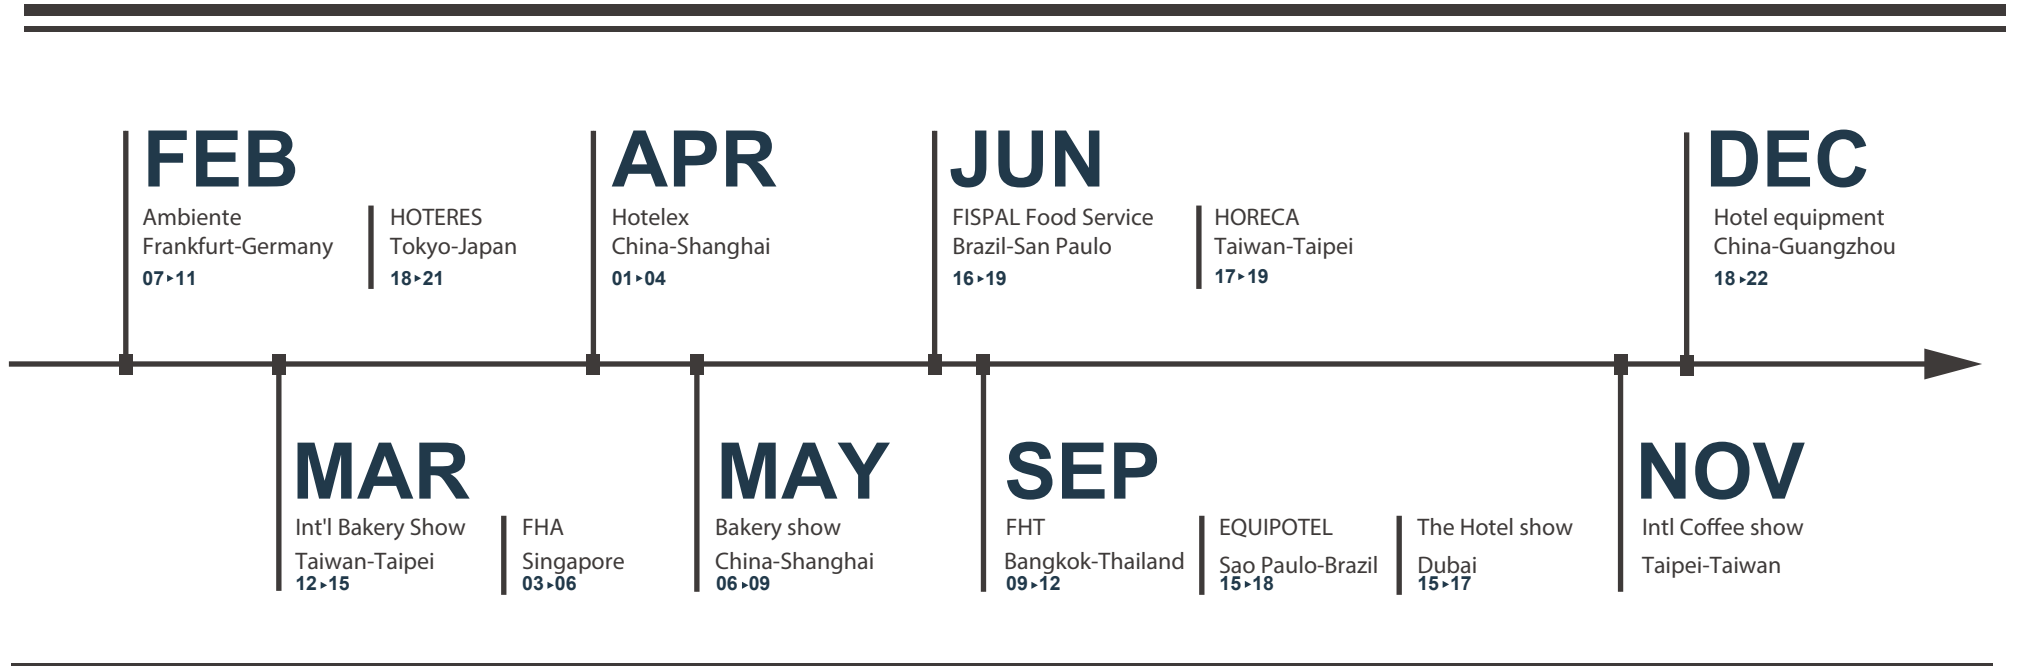

2020 SHOW SCHEDULE

Update latest concept here !