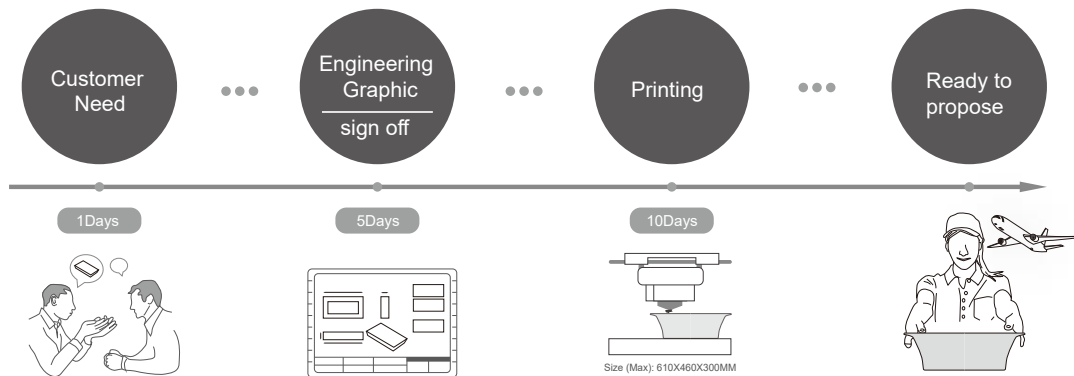

TW *MADE IN TAIWAN

SERVICE 3D PROTOTYPE

Powerful project developing weapon

- 3F : Feel size better, Function check, Fail faster

○Printing Standard

Quality	Time	Surface	Suggestion
H High	⌚	☀️	Function check
S Standard	⌚	☀️	Feel size better
L low	⌚	☀️	Urgent