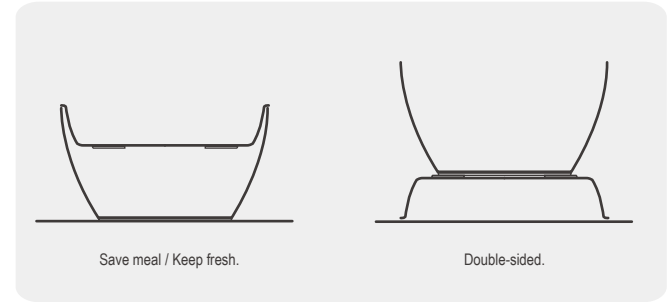

LULLABY 8" CURVED BOWL
L190 x W190 x H100mm 24
● 206908BK

LULLABY 11" CURVED BOWL
L265 x W265 x H105mm 12
○ 206911IV

How to use

DELI KING

Suitable for standard deli counters

- False layer to save non-peak food quantity
- Modular size for different food portion