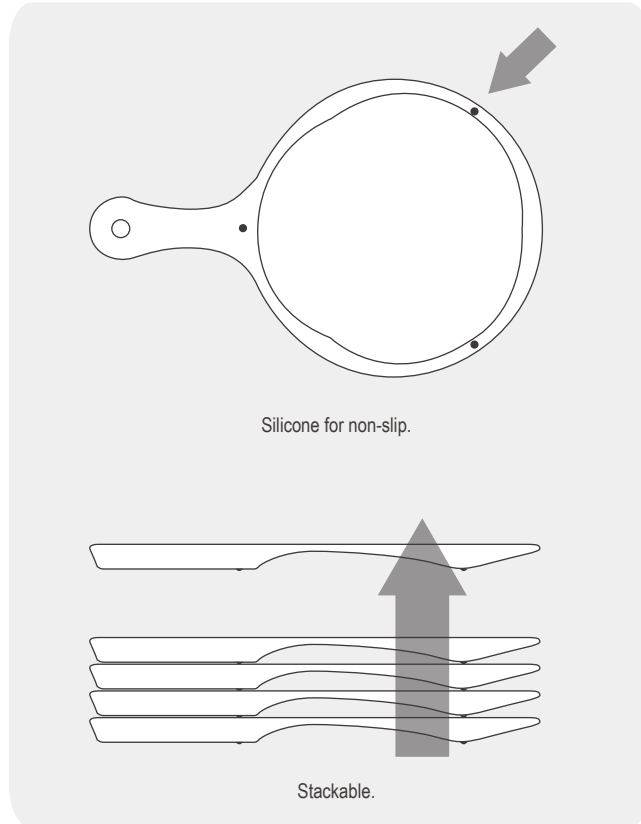

MELA SLATE

Stylish, casual, practical, what else?

- Upgraded to non slip base.
- Natural attitude: slate veined pattern

MELA SLATE 13"RD GOURMET BOARD
L320 x W230 x H15mm 24
● 407113BK

MELA SLATE 17"RD GOURMET BOARD
L430 x W300 x H15mm 12
● 407117BK

MELA SLATE 21"RD GOURMET BOARD
L530 x W380 x H15mm 12
● 407121BK