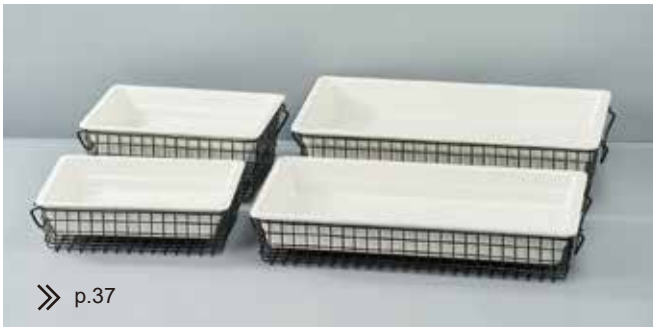

●
BAMBOO

1/3

1/3

Code	Size(L x W x H mm)	Pack
● 1315B	325 x 176 x 15	18
● 13100B	325 x 176 x 100	1
● 13200B	325 x 176 x 200	1

●
BAMBOO

How to use

TOWER

Fantastic storage idea

Buffet bar set up : A to F

Dessert & Drink

sEafood & sushi

sEafood & sushi

Fruit

Create your own style

TOWER

Fantastic storage idea