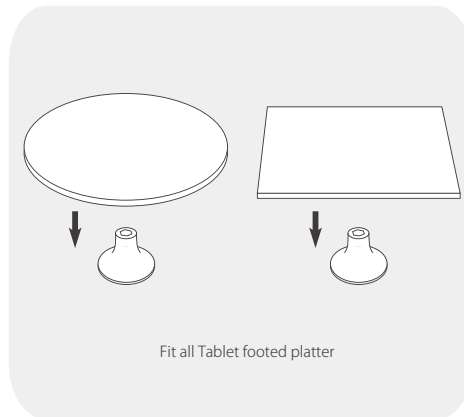

TABLET

Classic and elegant, the charming beauty for your showcase

- Transform to classic marble look in a second in a economic method
- Easy maintenance and holding

GN

Code	Size(L x W x H mm)	Pack
○ 5332FIV	530 x 325 x 20	9
● 5332FPW9	530 x 325 x 20	9
● 5332FBK11	530 x 325 x 20	9
■ 5332FPW12	530 x 325 x 20	9

Code	Size(L x W x H mm)	Pack
○ 3226FIV	325 x 265 x 20	12
● 3226FPW9	325 x 265 x 20	12
● 3226FBK11	325 x 265 x 20	12
■ 3226FPW12	325 x 265 x 20	12
● 3226FPG10	325 x 265 x 20	12

Code	Size(L x W x H mm)	Pack
○ 3217FIV	325 x 176 x 20	24
● 3217FPW9	325 x 176 x 20	24
● 3217FBK11	325 x 176 x 20	24
■ 3217FPW12	325 x 176 x 20	24
● 3217FPG10	325 x 176 x 20	24

Code	Size(L x W x H mm)	Pack
○ 416813FIV	330 x 330 x 20	12
● 416813FPW9	330 x 330 x 20	12
● 416813FBK11	330 x 330 x 20	12
■ 416813FPW12	330 x 330 x 20	12
● 416813FPG10	330 x 330 x 20	12

Code	Size(L x W x H mm)	Pack
○ 516806IV	150 x 150 x 95	48