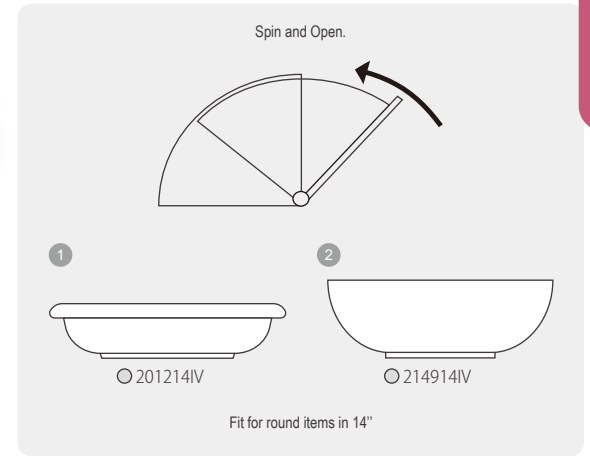

PC

14" PC ROUND COVER

Code	Size(L x W x H mm)	Pack
● 540414	370 x 370 x 185	6

PC

GN PAN

GN COVER

Cover all your needs!

- New transportation choice
- Reversible use as an holder