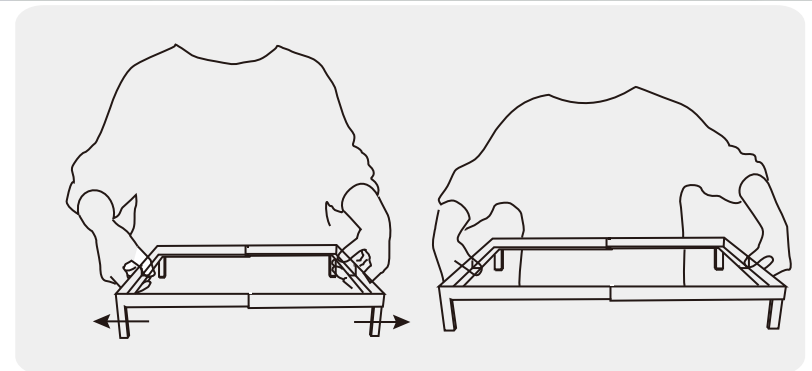

SLIDE

One product fit all sizes

GN