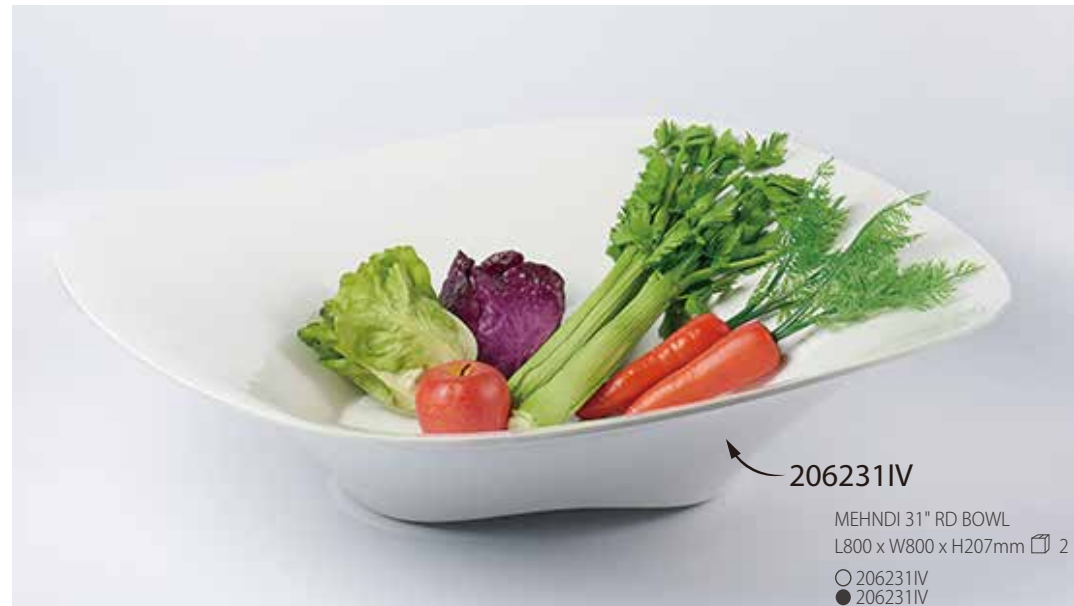

GRANDE

A moveable feast

- Unique visual experience, extreme art deco piece
- Suitable for lobby, front entrance...main welcome zone

BUFFET DISPLAY