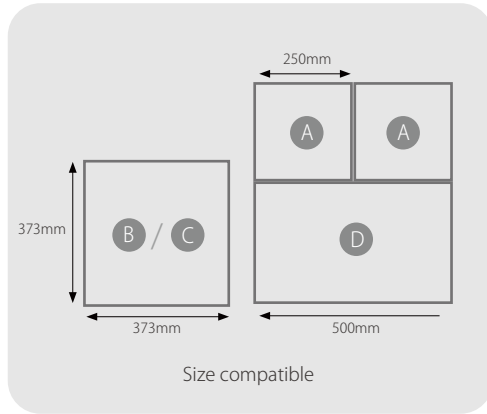

OSCAR DISPLAY BOX & MARCH

The charming winner is...