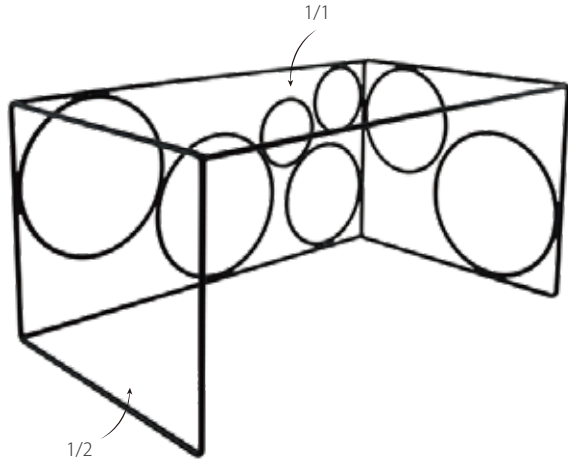

GN

Buffet bar set up : A to F

Create your own style

GN ELEMENT

Different side, different height

GN

10"H (11+12)

Code	Size(L x W x H mm)	Pack
------	--------------------	------