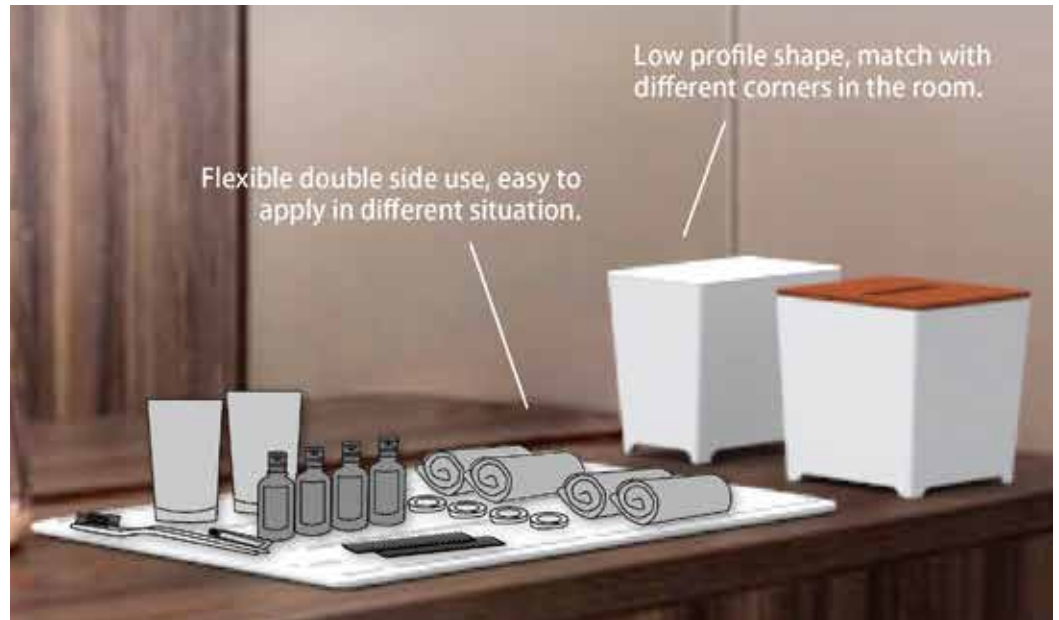

LANDSCAPE 10" ROOM RUBBISH BIN
 L265 x W152 x H265mm  8
 ○ 518510IV
 ● 518510BK

ENAMEL LOOK p.132

SWING & WOODY BOARD FLIGHT p.131

TABLEWARE & DRINKWARE

SWING & WOODY BOARD FLIGHT

Relax, casual, improvise for any occasion