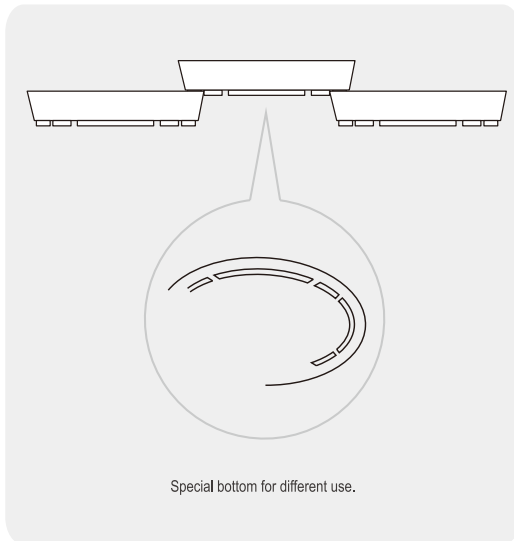

FLOATING

Space and cost saving range.

- Fantastic patent pending self-stacking function for easy operation

GN

BARWARE & COUNTER SERVICE