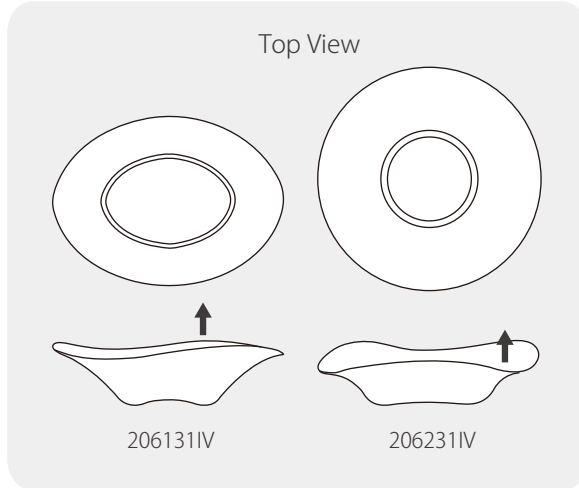

GRANDE

A moveable feast

- Unique visual experience, extreme art deco piece
- Suitable for lobby, front entrance...main welcome zone

BUFFET DISPLAY