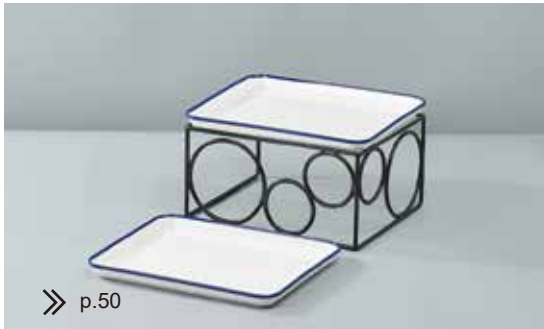

GN

Buffet bar set up : A to F

Create your own style

GN ELEMENT

Different side, different height

GN

10"H (11+12)

Code	Size(L x W x H mm)	Pack
------	--------------------	------