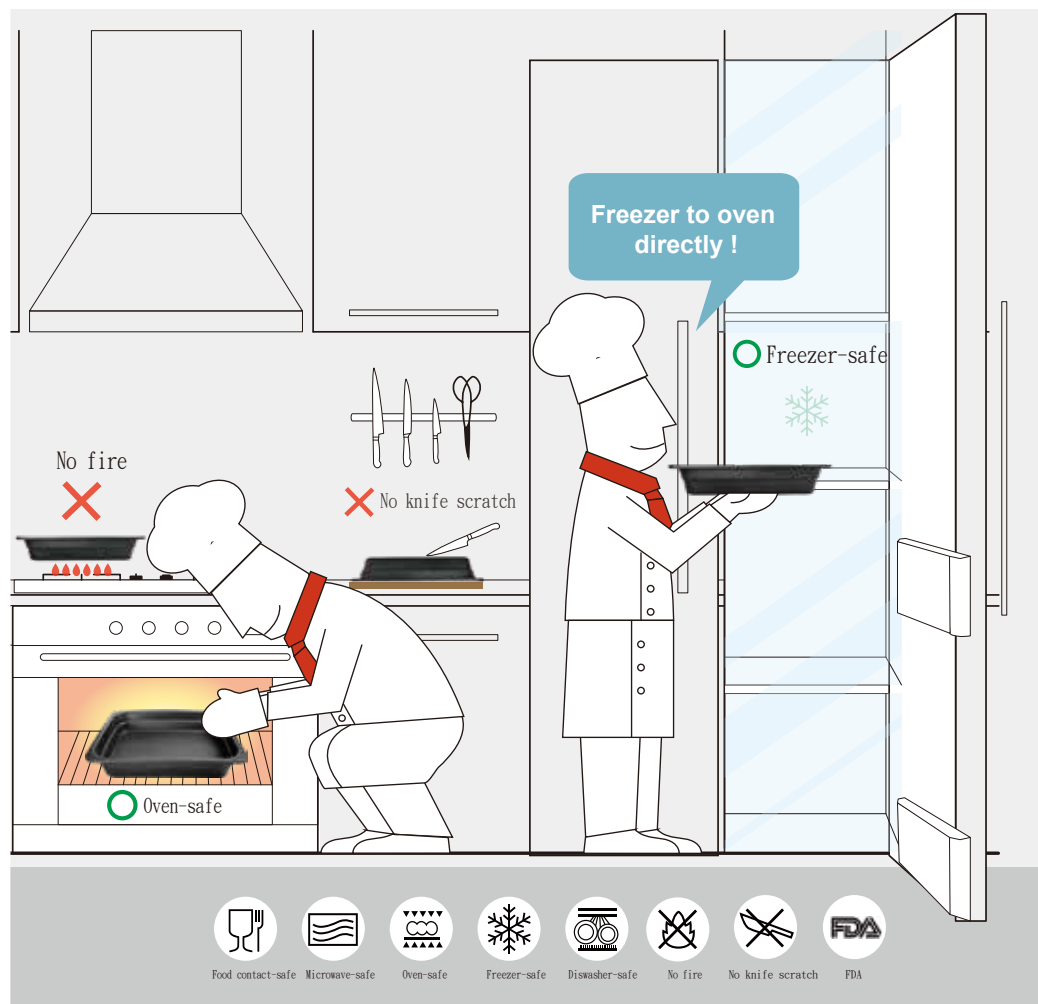

Code	Size(L x W x H mm)	Pack
○ 1265CIV	325 x 265 x 65	12
● 1265CBK	325 x 265 x 65	12
● 1265CDB	325 x 265 x 65	12
● 1265CDG	325 x 265 x 65	12