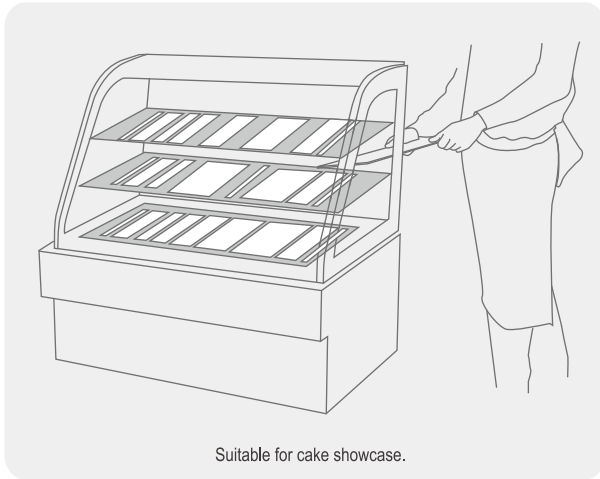

CRYSTAL PASTRY 300X300MM
SQ TRAY
L300 x W300 x H18mm 6

CRYSTAL PASTRY 400X300MM
REC TRAY
L300 x W400 x H18mm 6

WOODY BAKER

There is surely one for your needs

- From candy, chocolate, to muffin or cake, all sizes are here for you