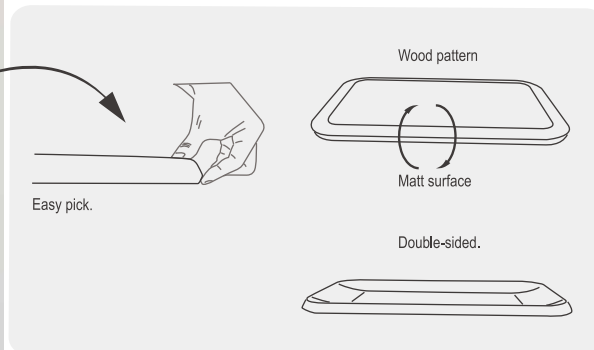

Reversible trendy must have

- Great for buffet to table use, 1 product for 2 ideas

GN

MELA BOARD 7" OAK
L180 x W180 x H15mm 48
● 409307ER5

MELA BOARD 9" OAK
L230 x W230 x H15mm 36
● 409309ER5

MELA BOARD 10" OAK
L265 x W265 x H15mm 24
● 406610ER5