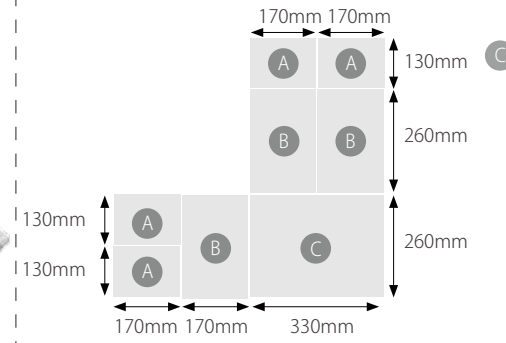

ALPHA

BETA

BUFFET DISPLAY