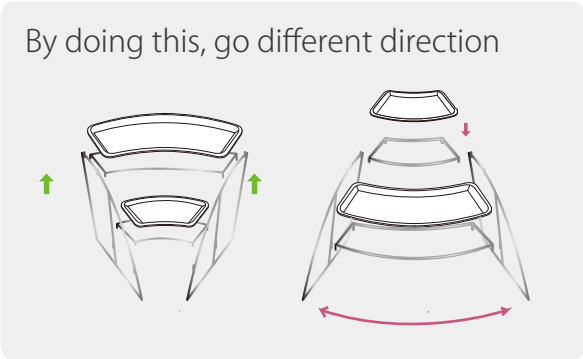

 Dessert & Drink

 sEafood & sushi

 sEafood & sushi

Fruit 

Create your own style

*Melamine ware are not included.

1
GN PI SYSTEM STAND
L580 x W525 x H325mm 6
● 901500SS

2
1/1 GN SYSTEM STAND
L565 x W530 x H325mm 6
● 900911SS